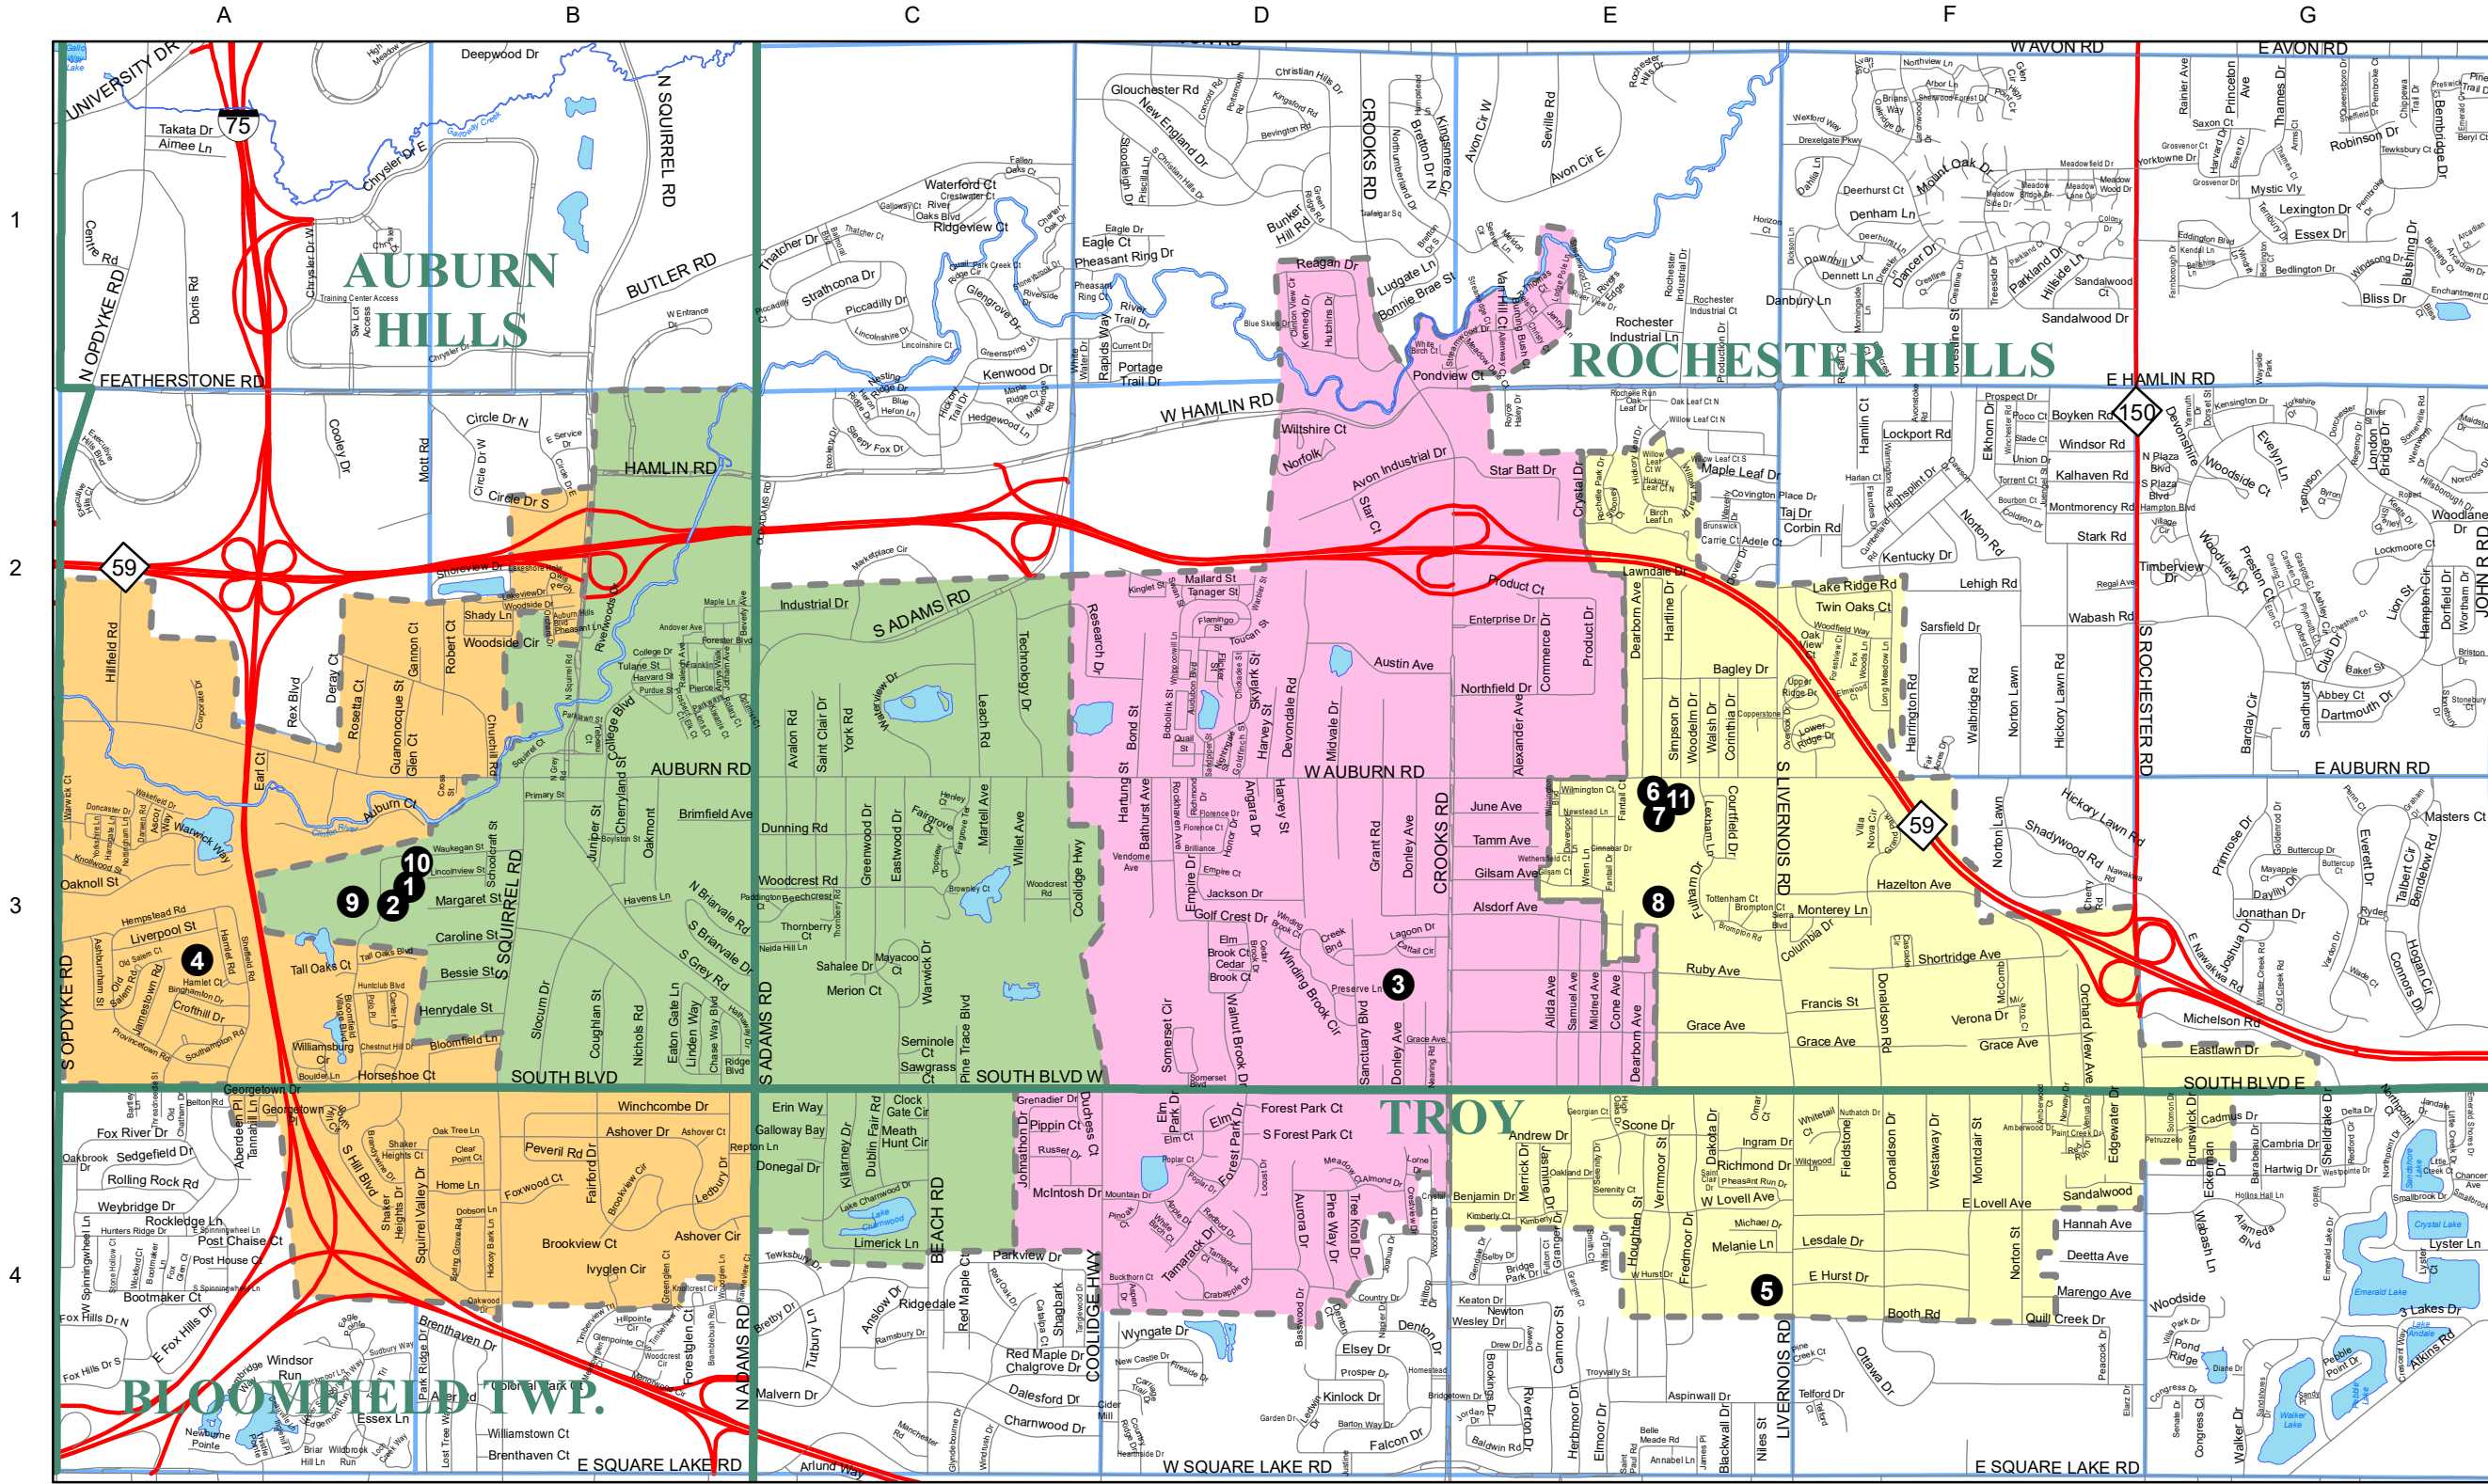

Legend

Interstate
 75

State Highways
 59

City/Township Names
ROCHESTER HILLS

City/Township Boundaries

Auburn Elementary
 Deerfield Elementary
 R. Grant Graham Elementary
 Woodland Elementary

Published by City of Rochester Hills
MIS Department
2/10/2017